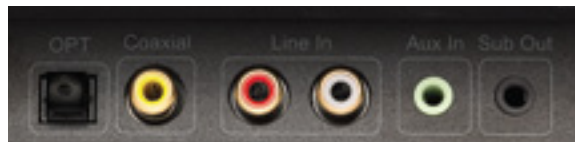

CINESOUND B7

Edifier brings the world of cinema to you in a dynamic 1m-long stylish speaker with subwoofer for optimum sound performance. Introducing the Edifier CineSound B7 for home entertainment and personal enjoyment.

Designed with high strength composite materials that minimizes acoustic resonance, CineSound B7 is the best soundbar system available today.

FEATURES

- Soundbar speaker with 5.8GHz wireless subwoofer (extendable up to 8 subwoofers)
- Bluetooth 4.0 technology with A2DP and AVRCP
- Optical / Coaxial digital audio inputs
- 2 x RCA analogue audio inputs
- Preset audio modes for virtual surround, movie, and news
- Tri-amplifying system with DSP, DRC audio processors
- 8 inch subwoofer, 2 3/4 inch aluminum diaphragm mid-range and 3/4 inch silk dome tweeter

SPECIFICATIONS

Power Output	: RMS 16W×2(Treble)+19 W×2(Mid-range and bass 75W)
Signal to noise ratio	: ≥85dBA
Frequency response	: 48Hz~20kHz (±6dB)
Input sensitivity	: Line in: 700 ± 50mV AUX: 550 ± 50mV OPT, COA: 400mFFs ± 50mFFs
Input type	: Auxiliary/Line in/Coaxial /Optical/Bluetooth
Bass driver	: 2¾" (70mm)
Treble driver	: ¾" (19mm) silk dome tweeter
Subwoofer driver	: 8" (210mm)
Speaker dimension	: 1000×79×80 mm
Packing box dimension	: 1085 x 645 x 351mm
EAN CODE	: 6923520264742