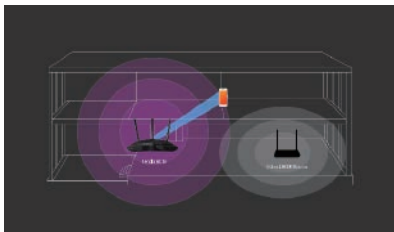

AC18

AC1900 Smart Dual-Band Gigabit WiFi Router

The AC18 leads the way to the next generation routers. With the all-new 802.11ac Wi-Fi dual-band Gigabit wireless, this powerful Dual Broadcom ARM Cortex-A9 CPU and 256MB DDR3 provides the best performance in both 2.4GHz and 5GHz in its class. The 5GHz band performs up to 1300Mbps, with the 2.4GHz frequency tops 600 Mbps. This serves an incredible combined bandwidth of 1900 Mbps. That's six times the speed of standard wireless-N routers! With the Beamforming+, built-in high powered amplifiers and external antennas, it's coverage area ups to 500 m², you can enjoy lag-free gaming and uninterrupted video streaming anytime anywhere. Smart management via Tenda app for WiFi schedule, LED indicator and power saving which support all of your smart and eco-friendly lifestyles.

802.11ac The Next Generation of Wi-Fi

The AC18 comes with the next generation Wi-Fi standard– 802.11ac, six times faster than wireless N speeds with a combined wireless data transfer rate of up to 1900Mbps. With the crystal clear dual bands of 5GHz (1300 Mbps) and 2.4GHz (600 Mbps), the AC18 sets the superior choice for seamless HD streaming, online gaming and other bandwidth-intensive tasks.

Full Gigabit Wired Connections for Ultrafast Data Transfer Speeds

With 1 Gigabit WAN port and 4 Gigabit LAN ports, speeds can be up to 10x faster than Fast Ethernet connections. AC18 is a powerful hub to support a robust and extremely fast wired network.