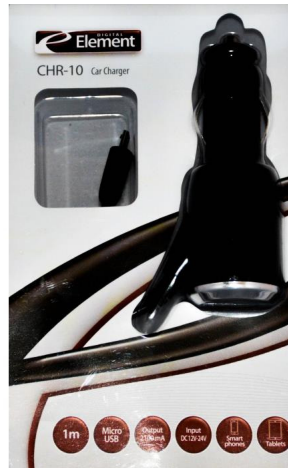

## Charger Element CHR-10

### Overview:

- Adapter for USB power supply
- Built-in surge protection
- Easy installation and removal
- Installation in the cigarette lighter slot
- Suitable for cars and trucks

### Key features:

- Input: DC 12 to 24V
- Output: 5V
- Max: 2100mA