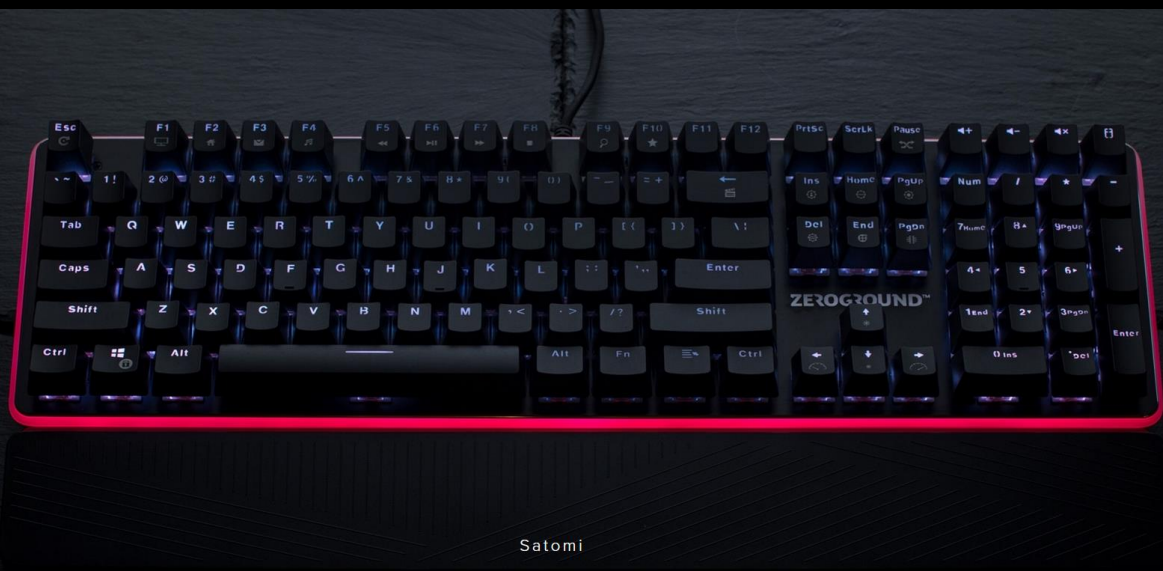

• RGB φωτισμός με Breathing mode • Κόκκινοι μηχανικοί διακόπτες Outemu • Anti-ghosting • Χρόνος απόκρισης 0,1 ms

Οι κόκκινοι διακόπτες Outemu... κάνουν παιχνίδι

Οι εκπληκτικοί κόκκινοι διακόπτες Outemu υπόσχονται να μεταμορφώσουν κάθε gaming session σου. Με την ενεργοποίηση να πραγματοποιείται στο μέσο της διαδρομής τους, θα σου προσφέρουν μία απόλυτα μαλακή αίσθηση σε συνδυασμό με χαμηλά επίπεδα θορύβου. Η δε ανθεκτικότητά τους, είναι από τις καλύτερες της αγοράς αφού εντοπίζεται στα 50 εκατ. χτυπήματα.