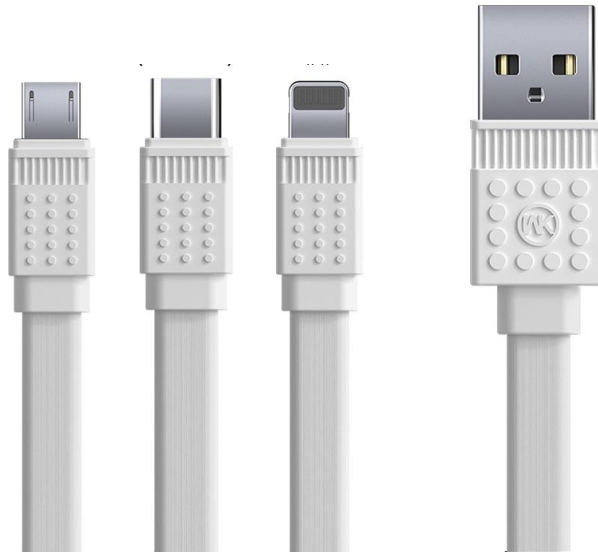

Charging Cable WK Micro/Lightning/Type-C White 1m WDC-070

Overview:

Smart Chip supports better power flow.

Type-C charging cable, Siri line, flat base, thick line With increased storage convenience

Supports power for charging phones up to 5.0A

Internal copper wires are bigger and thicker than normal wires, to help increase the speed of charging and transferring data

Features:

Material: TPE+Tinned copper

Output: 5V-5A MAX

Product weight: 53g

Product size: 185*25*70mm