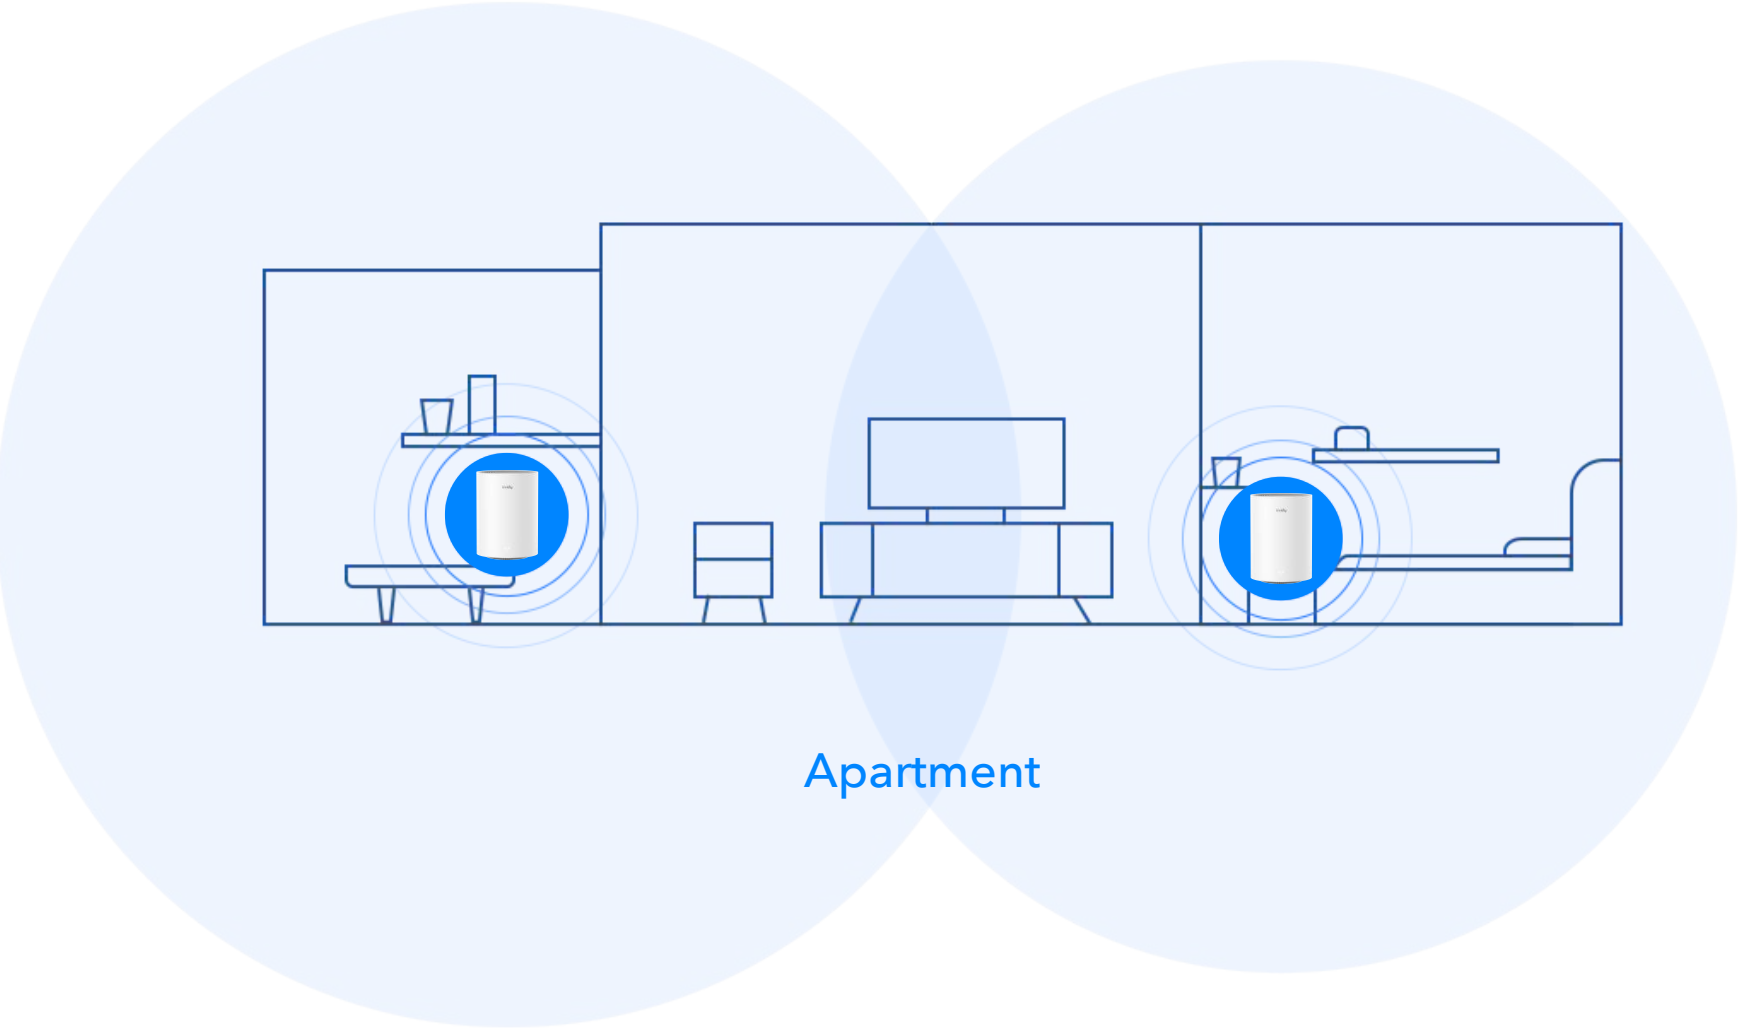

[Datasheet](#)

Whole Home Mesh, Dead Zone Killer

With Cudy Mesh Wi-Fi 6 System, you'll enjoy advanced whole home WiFi designed to deliver smooth video streaming and fast online gaming to more devices at the same time. Experience the next generation of WiFi 6, perfect for medium to large homes up to 5,500 sq.ft. Want more coverage? Simply add another one.