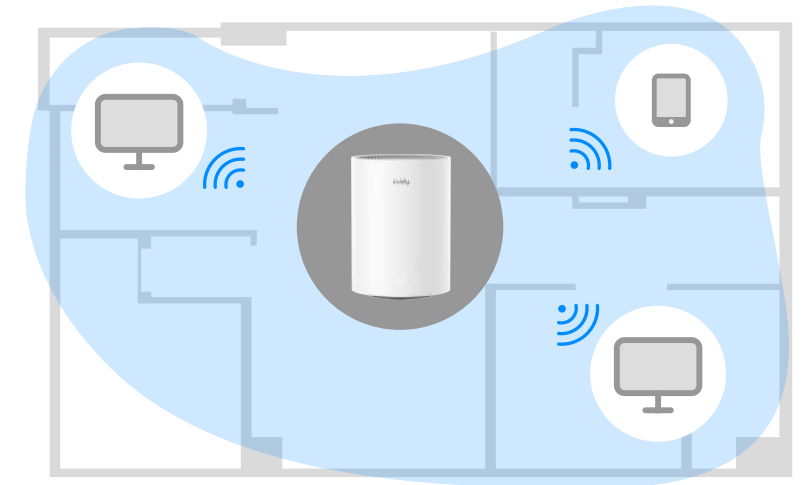

Features

Extensive Coverage: Beamforming, and four antennas combine to deliver focused reception to devices far away.