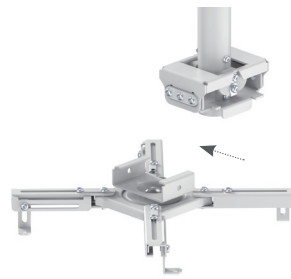

Detachable Bracket