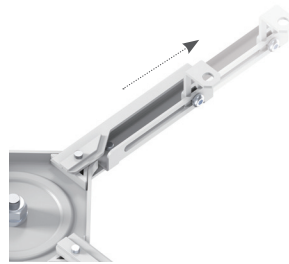

LogiLink®

Universal Ceiling Projector Mount

Art. No.: BP0156
BP0157
BP0158

A Versatile Projector Mounting Solution

The heavy-duty ceiling projector mount saves space and supports different ceiling heights; the versatile arm adjustment adapts to any environment making sure that the screen angle is always at the perfect height.

*The specifications and pictures are subject to change without prior notice.
*All trade names referenced are the registered trademarks of their respective owners.

Made in China

Sturdy & Durable

The high-quality steel mount ensures durability and stability; supporting a load capacity up to 35 kg. (BP0156 can be supported a load capacity up to 45 kg) Integrated cable management creates a clean and tidy appearance.

Compatible & Flexible

Comes with four adjustable support brackets that can fit a wide range of mounting holes. Rotating bracket structure offers 360° rotation and 20° tilting for multi-angle viewing.

Adjustable Support Bracket

Made in China

Specifications:

BP0156

BP0157

BP0158

Materials	Plastic, Steel	Plastic, Steel	Plastic, Steel
Weight Capacity	45 kg	35 kg	35 kg
Max. Equipment Size	Projectors with a range from 130–470 mm in diameter	Projectors with a range from 130–470 mm in diameter	Projectors with a range from 130–470 mm in diameter
Extension Range	245 mm	595–895 mm	735–1135 mm
Tilt	-20°–20°	-20°–20°	-20°–20°
Swivel	-8°–8°	-8°–8°	-8°–8°
Rotation	360°	360°	360°
Color	White	White	White
Dimensions	24,5x47x47 cm	89,5x47x47 cm	113,5x47x47 cm
EAN Code	4052792066418	4052792066425	4052792066432