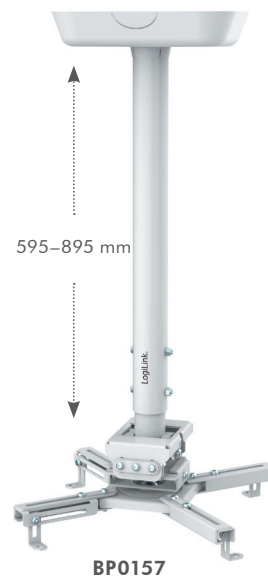

*The specifications and pictures are subject to change without prior notice.
*All trade names referenced are the registered trademarks of their respective owners.

Made in China

Sturdy & Durable

The high-quality steel mount ensures durability and stability; supporting a load capacity up to 35 kg. (BP0156 can be supported a load capacity up to 45 kg) Integrated cable management creates a clean and tidy appearance.

Compatible & Flexible

Comes with four adjustable support brackets that can fit a wide range of mounting holes. Rotating bracket structure offers 360° rotation and 20° tilting for multi-angle viewing.

Adjustable Support Bracket

Cable Management

Detachable Bracket

Rotating Bracket

BP0158

BP0157

BP0156

*The specifications and pictures are subject to change without prior notice.
*All trade names referenced are the registered trademarks of their respective owners.

Made in China

Specifications:

BP0156

BP0157

BP0158

Materials	Plastic, Steel	Plastic, Steel	Plastic, Steel
Weight Capacity	45 kg	35 kg	35 kg
Max. Equipment Size	Projectors with a range from 130–470 mm in diameter	Projectors with a range from 130–470 mm in diameter	Projectors with a range from 130–470 mm in diameter
Extension Range	245 mm	595–895 mm	735–1135 mm
Tilt	-20°–20°	-20°–20°	-20°–20°
Swivel	-8°–8°	-8°–8°	-8°–8°
Rotation	360°	360°	360°
Color	White	White	White
Dimensions	24,5x47x47 cm	89,5x47x47 cm	113,5x47x47 cm
EAN Code	4052792066418	4052792066425	4052792066432