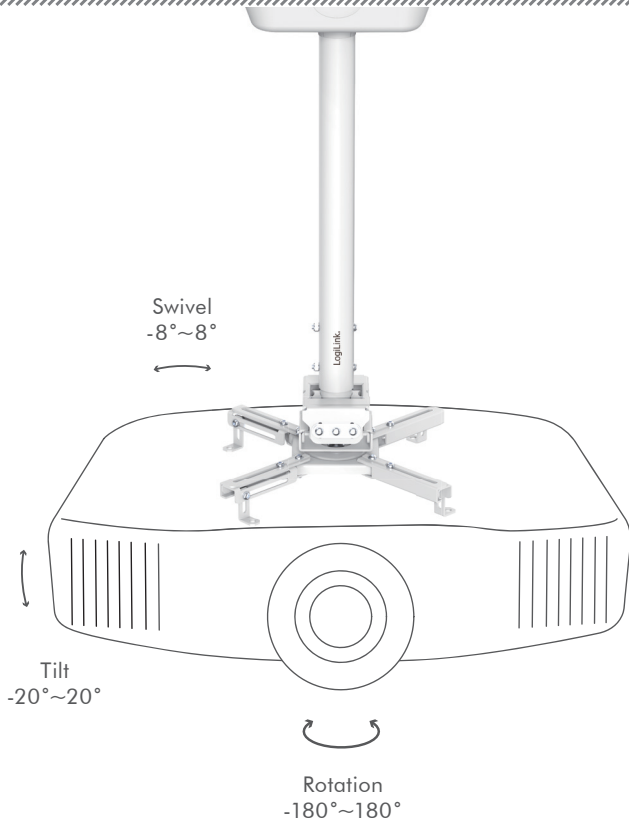

LogiLink®

Universal Ceiling Projector Mount

Art. No.: BP0156
BP0157
BP0158

A Versatile Projector Mounting Solution

The heavy-duty ceiling projector mount saves space and supports different ceiling heights; the versatile arm adjustment adapts to any environment making sure that the screen angle is always at the perfect height.

*The specifications and pictures are subject to change without prior notice.
*All trade names referenced are the registered trademarks of their respective owners.

Made in China

Sturdy & Durable

The high-quality steel mount ensures durability and stability; supporting a load capacity up to 35 kg. (BP0156 can be supported a load capacity up to 45 kg) Integrated cable management creates a clean and tidy appearance.

Compatible & Flexible

Comes with four adjustable support brackets that can fit a wide range of mounting holes. Rotating bracket structure offers 360° rotation and 20° tilting for multi-angle viewing.

Adjustable Support Bracket

Made in China

Specifications:

BP0156

BP0157

BP0158

Materials	Plastic, Steel	Plastic, Steel	Plastic, Steel
Weight Capacity	45 kg	35 kg	35 kg
Max. Equipment Size	Projectors with a range from 130–470 mm in diameter	Projectors with a range from 130–470 mm in diameter	Projectors with a range from 130–470 mm in diameter
Extension Range	245 mm	595–895 mm	735–1135 mm
Tilt	-20°–20°	-20°–20°	-20°–20°
Swivel	-8°–8°	-8°–8°	-8°–8°
Rotation	360°	360°	360°
Color	White	White	White
Dimensions	24,5x47x47 cm	89,5x47x47 cm	113,5x47x47 cm
EAN Code	4052792066418	4052792066425	4052792066432