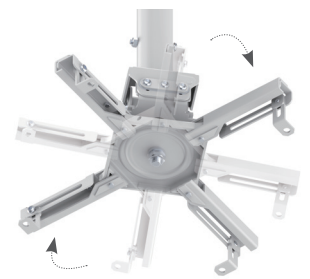

*The specifications and pictures are subject to change without prior notice.
*All trade names referenced are the registered trademarks of their respective owners.

Made in China

Sturdy & Durable

The high-quality steel mount ensures durability and stability; supporting a load capacity up to 35 kg. (BP0156 can be supported a load capacity up to 45 kg) Integrated cable management creates a clean and tidy appearance.

Compatible & Flexible

Comes with four adjustable support brackets that can fit a wide range of mounting holes. Rotating bracket structure offers 360° rotation and 20° tilting for multi-angle viewing.

Adjustable Support Bracket

Cable Management

Detachable Bracket

Rotating Bracket

BP0158

BP0157

BP0156

*The specifications and pictures are subject to change without prior notice.
*All trade names referenced are the registered trademarks of their respective owners.

Made in China

Specifications:

BP0156

BP0157

BP0158

Materials	Plastic, Steel	Plastic, Steel	Plastic, Steel
Weight Capacity	45 kg	35 kg	35 kg
Max. Equipment Size	Projectors with a range from 130–470 mm in diameter	Projectors with a range from 130–470 mm in diameter	Projectors with a range from 130–470 mm in diameter
Extension Range	245 mm	595–895 mm	735–1135 mm
Tilt	-20°–20°	-20°–20°	-20°–20°
Swivel	-8°–8°	-8°–8°	-8°–8°
Rotation	360°	360°	360°
Color	White	White	White
Dimensions	24,5x47x47 cm	89,5x47x47 cm	113,5x47x47 cm
EAN Code	4052792066418	4052792066425	4052792066432