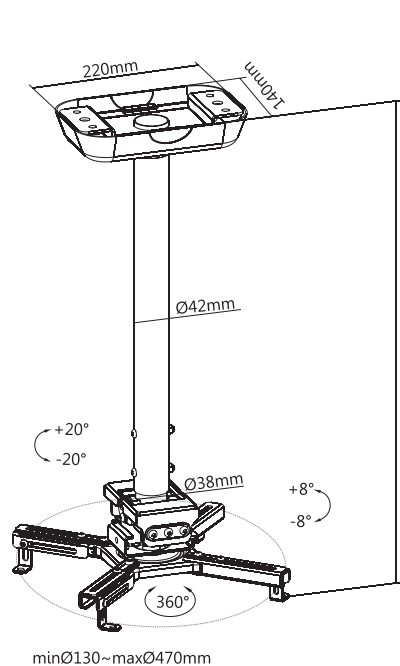

Made in China

Specifications:

BP0156

BP0157

BP0158

Materials	Plastic, Steel	Plastic, Steel	Plastic, Steel
Weight Capacity	45 kg	35 kg	35 kg
Max. Equipment Size	Projectors with a range from 130–470 mm in diameter	Projectors with a range from 130–470 mm in diameter	Projectors with a range from 130–470 mm in diameter
Extension Range	245 mm	595–895 mm	735–1135 mm
Tilt	-20°–20°	-20°–20°	-20°–20°
Swivel	-8°–8°	-8°–8°	-8°–8°
Rotation	360°	360°	360°
Color	White	White	White
Dimensions	24,5x47x47 cm	89,5x47x47 cm	113,5x47x47 cm
EAN Code	4052792066418	4052792066425	4052792066432

Package Contents:

- » 1x Projector Mount
- » 1x Screw Package
- » 1x User Manual

Package Information:

Art-No.	Packing Dimension	Packing Weight	Carton Dimension	Carton Q'ty	Carton Weight
BP0156	472x176x92 mm	3,3 kg	490x370x290 mm	6 pcs	21 kg
BP0157	612x285x102 mm	4,42 kg	630x305x430 mm	4 pcs	18,2 kg
BP0158	714x285x102 mm	4,8 kg	730x305x435 mm	4 pcs	19,9 kg