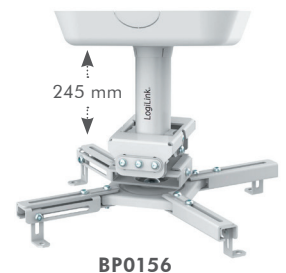

Compatible & Flexible

Comes with four adjustable support brackets that can fit a wide range of mounting holes. Rotating bracket structure offers 360° rotation and 20° tilting for multi-angle viewing.

Adjustable Support Bracket

Cable Management

Detachable Bracket

Rotating Bracket

BP0158

BP0157

BP0156

*The specifications and pictures are subject to change without prior notice.
*All trade names referenced are the registered trademarks of their respective owners.

Made in China

Specifications:

BP0156

BP0157

BP0158

Materials	Plastic, Steel	Plastic, Steel	Plastic, Steel
Weight Capacity	45 kg	35 kg	35 kg
Max. Equipment Size	Projectors with a range from 130–470 mm in diameter	Projectors with a range from 130–470 mm in diameter	Projectors with a range from 130–470 mm in diameter
Extension Range	245 mm	595–895 mm	735–1135 mm
Tilt	-20°–20°	-20°–20°	-20°–20°
Swivel	-8°–8°	-8°–8°	-8°–8°
Rotation	360°	360°	360°
Color	White	White	White
Dimensions	24,5x47x47 cm	89,5x47x47 cm	113,5x47x47 cm
EAN Code	4052792066418	4052792066425	4052792066432

Package Contents:

- » 1x Projector Mount
- » 1x Screw Package
- » 1x User Manual

Package Information:

Art-No.	Packing Dimension	Packing Weight	Carton Dimension	Carton Q'ty	Carton Weight
BP0156	472x176x92 mm	3,3 kg	490x370x290 mm	6 pcs	21 kg
BP0157	612x285x102 mm	4,42 kg	630x305x430 mm	4 pcs	18,2 kg
BP0158	714x285x102 mm	4,8 kg	730x305x435 mm	4 pcs	19,9 kg