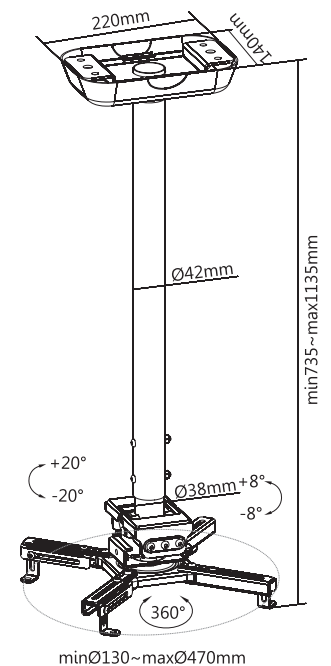

*The specifications and pictures are subject to change without prior notice.
*All trade names referenced are the registered trademarks of their respective owners.

Made in China

Sturdy & Durable

The high-quality steel mount ensures durability and stability; supporting a load capacity up to 35 kg. (BP0156 can be supported a load capacity up to 45 kg) Integrated cable management creates a clean and tidy appearance.

Made in China

Specifications:

BP0156

BP0157

BP0158

Materials	Plastic, Steel	Plastic, Steel	Plastic, Steel
Weight Capacity	45 kg	35 kg	35 kg
Max. Equipment Size	Projectors with a range from 130–470 mm in diameter	Projectors with a range from 130–470 mm in diameter	Projectors with a range from 130–470 mm in diameter
Extension Range	245 mm	595–895 mm	735–1135 mm
Tilt	-20°–20°	-20°–20°	-20°–20°
Swivel	-8°–8°	-8°–8°	-8°–8°
Rotation	360°	360°	360°
Color	White	White	White
Dimensions	24,5x47x47 cm	89,5x47x47 cm	113,5x47x47 cm
EAN Code	4052792066418	4052792066425	4052792066432

Package Contents:

- » 1x Projector Mount
- » 1x Screw Package
- » 1x User Manual

Package Information:

Art-No.	Packing Dimension	Packing Weight	Carton Dimension	Carton Q'ty	Carton Weight
BP0156	472x176x92 mm	3,3 kg	490x370x290 mm	6 pcs	21 kg
BP0157	612x285x102 mm	4,42 kg	630x305x430 mm	4 pcs	18,2 kg
BP0158	714x285x102 mm	4,8 kg	730x305x435 mm	4 pcs	19,9 kg