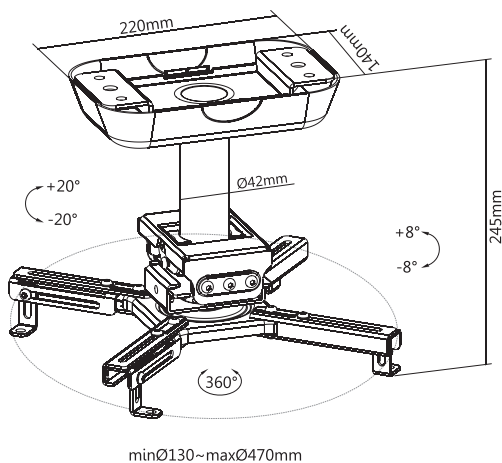

Made in China

Specifications:

BP0156

BP0157

BP0158

Materials	Plastic, Steel	Plastic, Steel	Plastic, Steel
Weight Capacity	45 kg	35 kg	35 kg
Max. Equipment Size	Projectors with a range from 130–470 mm in diameter	Projectors with a range from 130–470 mm in diameter	Projectors with a range from 130–470 mm in diameter
Extension Range	245 mm	595–895 mm	735–1135 mm
Tilt	-20°–20°	-20°–20°	-20°–20°
Swivel	-8°–8°	-8°–8°	-8°–8°
Rotation	360°	360°	360°
Color	White	White	White
Dimensions	24,5x47x47 cm	89,5x47x47 cm	113,5x47x47 cm
EAN Code	4052792066418	4052792066425	4052792066432

Package Contents:

- » 1x Projector Mount
- » 1x Screw Package
- » 1x User Manual

Package Information:

Art-No.	Packing Dimension	Packing Weight	Carton Dimension	Carton Q'ty	Carton Weight
BP0156	472x176x92 mm	3,3 kg	490x370x290 mm	6 pcs	21 kg
BP0157	612x285x102 mm	4,42 kg	630x305x430 mm	4 pcs	18,2 kg
BP0158	714x285x102 mm	4,8 kg	730x305x435 mm	4 pcs	19,9 kg