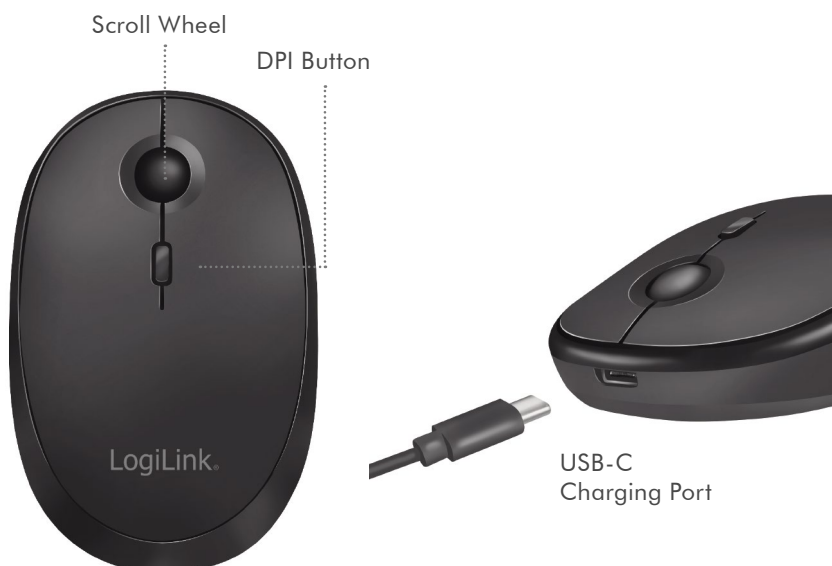

Dual $\rightleftharpoons$ Mode

Connect Your Way

Easily connect up to two devices such as laptops, computers or tablets via Bluetooth or 2.4 GHz wireless and switch between them with the tap of a button. Works on Windows, Mac OS, Android and iOS operating systems.

On-The-Fly DPI Button

Switch to 800/1200/1600 resolution with the DPI button in an instant; it provides sensitivity and accurate tracking on various surfaces. Simply change the cursor sensitivity based on what you are doing to meet your daily work needs.

All-Day Comfort

Designed for hours of comfort, features a curved shape for great palm support, and a scroll wheel for superior control. The comfortable design is also compact and wireless, so you can take it anywhere.

Energy-Efficient Design

Saves power by going into sleep mode after 10 minutes of inactivity and wakes up with a click of a button.