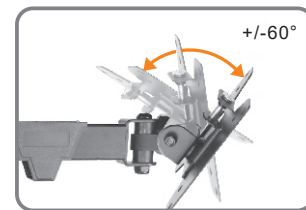

Focus Mount

LCD Monitor Desktop Mount

Tilt

Rotation

Swivel

Item: FDM614
Made in China

CE RoHS

DOTMEDIALTD
18 KATEVASIAS str & DALIAS str
ACHARNES 13671 ATHENS-GREECE
Tel. +302102849836
Fax +302102446835
Mail: info@dot-media.gr