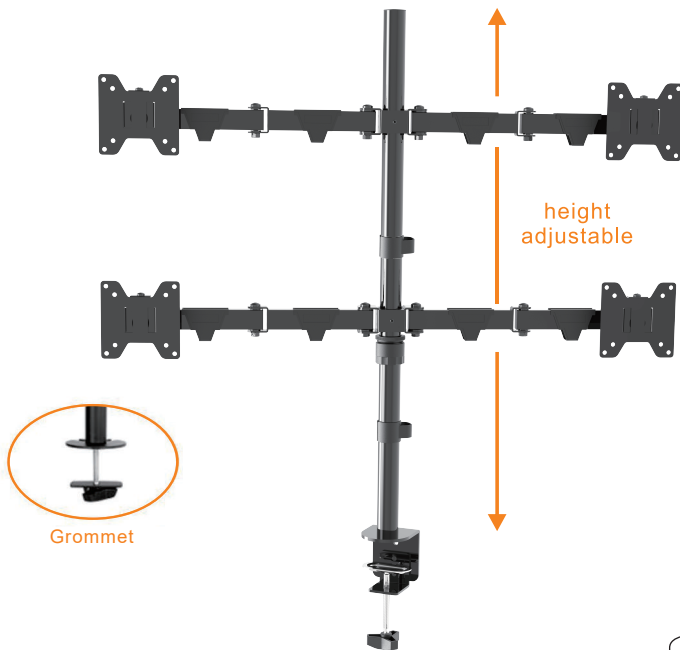

Focus Mount

LCD Monitor Desktop Mount

Tilt

Rotation

Swivel

Item: FDM614
Made in China

CE RoHS

DOTMEDIALTD
18 KATEVASIAS str & DALIAS str
ACHARNES 13671 ATHENS-GREECE
Tel. +302102849836
Fax +302102446835
Mail: info@dot-media.gr