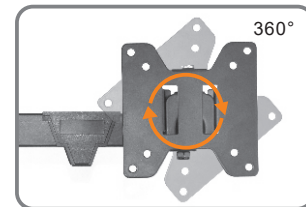

Focus Mount

LCD Monitor Desktop Mount

Tilt

Rotation

Swivel

Item: FDM614
Made in China

CE RoHS

DOTMEDIALTD
18 KATEVASIAS str & DALIAS str
ACHARNES 13671 ATHENS-GREECE
Tel. +302102849836
Fax +302102446835
Mail: info@dot-media.gr