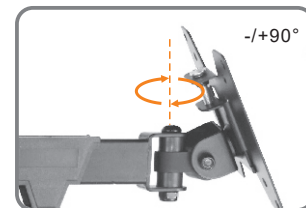

Focus Mount

LCD Monitor Desktop Mount

Tilt

Rotation

Swivel

Item: FDM614
Made in China

CE RoHS

DOTMEDIALTD
18 KATEVASIAS str & DALIAS str
ACHARNES 13671 ATHENS-GREECE
Tel. +302102849836
Fax +302102446835
Mail: info@dot-media.gr