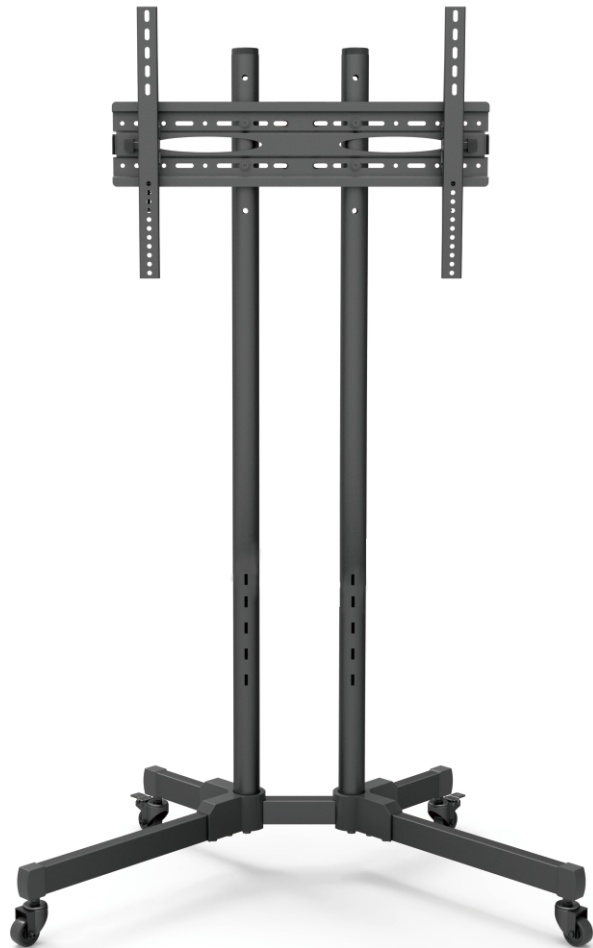

# MOBILE TV Trolley

For TV size 32"-65"/T176

# Focus Mount

- Professional Mobile TV Trolley
- Height adjustable of TV Brackets
- Heavy duty casters
- Product height 1650mm

Made in China.

DOTMEDIA LTD  
18 KATEVASIAS str & DALIAS str  
ACHARNES 13671 ATHENS-GREECE  
Tel. +302102849836  
Fax +302102446835  
Mail: info@dot-media.gr