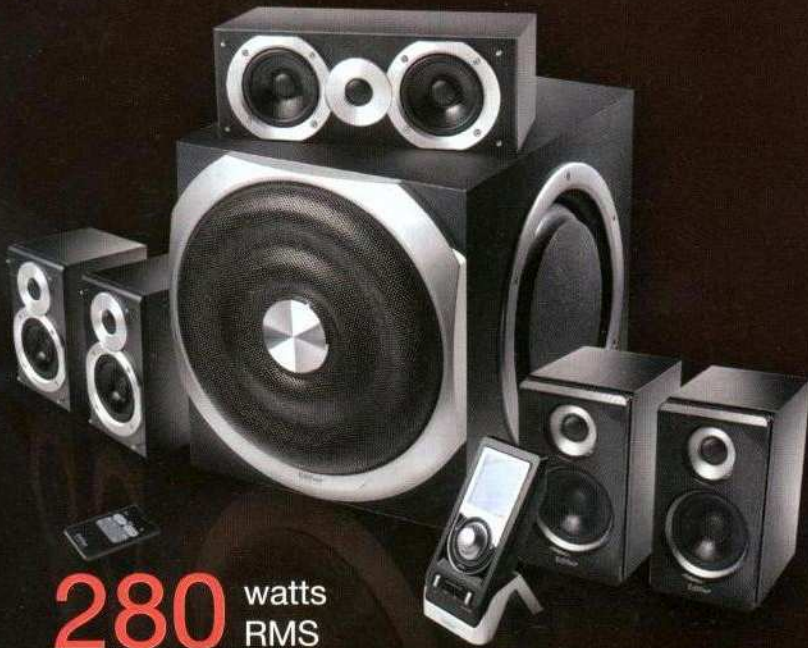

Edifier

LET THERE BE BASS!

280 watts
RMS
10 inch subwoofer

S550

- 5.1 speaker system with 10 inch subwoofer
- Wooden MDF housing for all speakers
- Dual passive radiator to enhance bass performance
- Magnetically shielded drivers for all speakers
- Switchable dual input ports for both 5.1 channel and stereo inputs
- Multifunctional wired controller with 2.5 inch LCD display
- Headphone audio output located on the wired remote controller
- Volume booster for extra power output
- Separate bass and treble adjustment controls
- Multifunctional wireless remote controller included

DA5000 Pro

- 8 inch 'long throw' professionally designed wooden subwoofer to ensure 60 watts of deep powerful bass
- 5 two-way satellites each with 3 inch mid-range and 3/4 inch tweeter provide exceptional crisp and clear response
- Multi function remote controller to adjust master volume, channel control and adjustment, CD/DVD mode selection – Music/ Movie, Customized EQ selection
- Magnetically shielded speaker drivers
- Triple line input, 5.1 RCA line-in-stereo (auxiliary) RCA line-in PC RCA line-in
- Spring-clip speaker out connectors