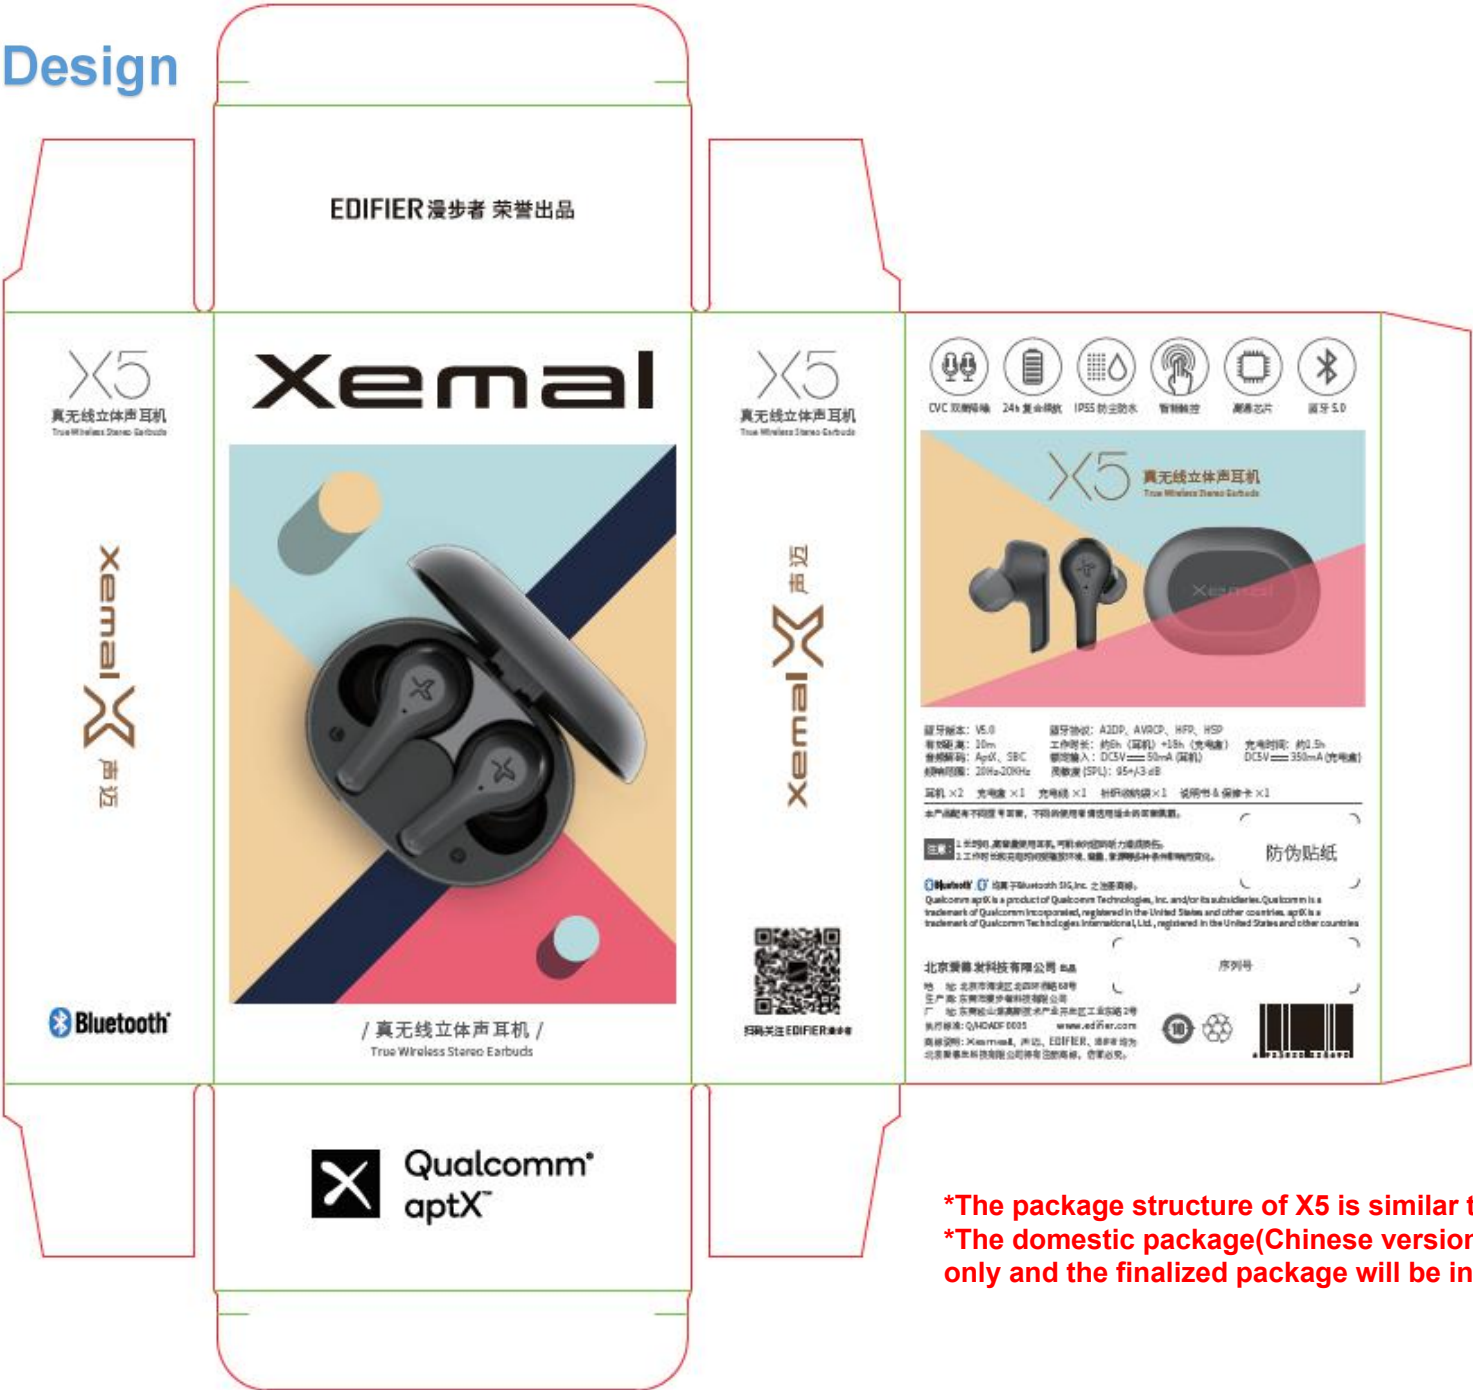

X5 Package Graphic Design

BLACK

*The package structure of X5 is similar to X3.
*The domestic package(Chinese version) shown above is for reference only and the finalized package will be in English.