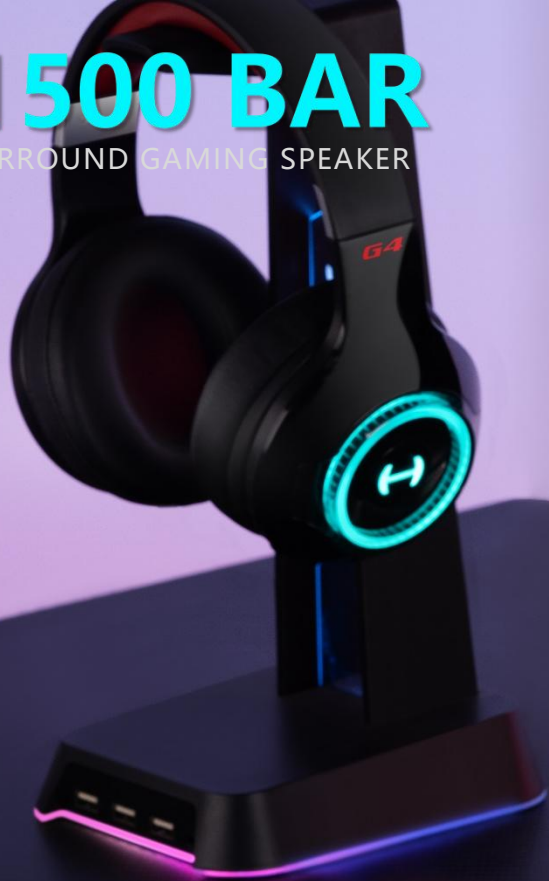

G1500 BAR

7.1 SURROUND GAMING SPEAKER

HECATE

G1500 BAR

7.1 SURROUND GAMING SPEAKER

DESIGN BY HECATE

G1500 BAR

7.1 SURROUND GAMING SPEAKER