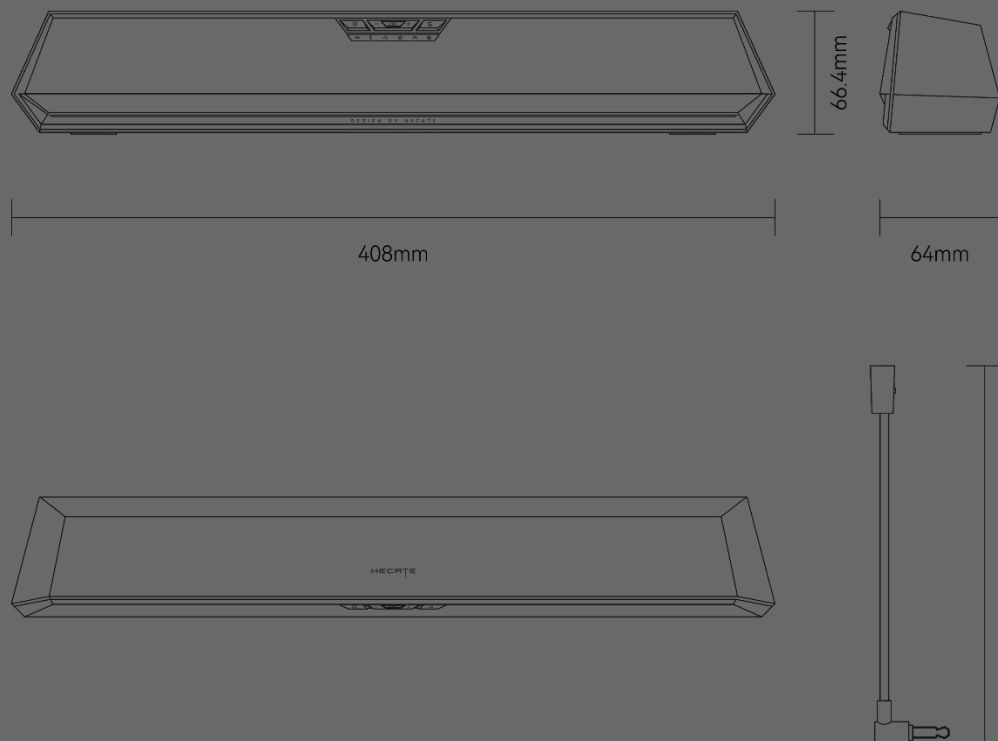

G1500 BAR

7.1 SURROUND GAMING SPEAKER

Technical Specification

Audio inputs	Bluetooth/USB-A
Bluetooth	V5.3
Bluetooth Protocol	AVRCP、A2DP、HSP、HFP
Audio codecs	SBC
Power Output (RMS)	2.5W+2.5W (R/L)
Peak Power Output	5W+5W (R/L)
Frequency Response	120Hz-20kHz(R/L)
Noise level	≤20dB (A)
Input	5V/1A
Frequency response	120Hz-20kHz