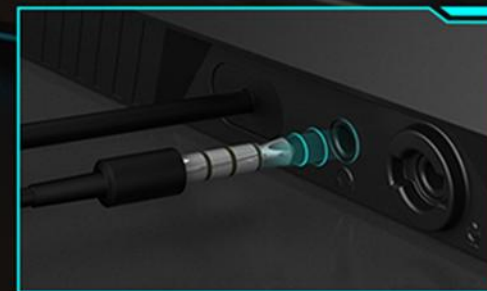

Hecate Gaming Center7.1 surrounding sound effect together create a more immersive experience.

G1500 BAR

7.1 SURROUND GAMING SPEAKER

PLUGGABLE OMNI-DIRECTIONAL MIC
Intelligent noise cancellation and crystal-clear sound quality.

Crystal-Clear Sound Quality for Calls

AEC intelligent echo cancellation
ENC single mic call cooling

Voice Pick-up Distance Adjustment

Gooseneck style hose design
Flexible mic distance

One-Button Mic Mute

One-button local voice pick up

G1500 BAR

7.1 SURROUND GAMING SPEAKER

PLUG IN YOUR 3.5MM HEADPHONES

In USB-A input mode, the G1500 BAR instantly transforms into a dsp sound card, allowing you to enjoy 7.1 surround sound even wearing headphones.