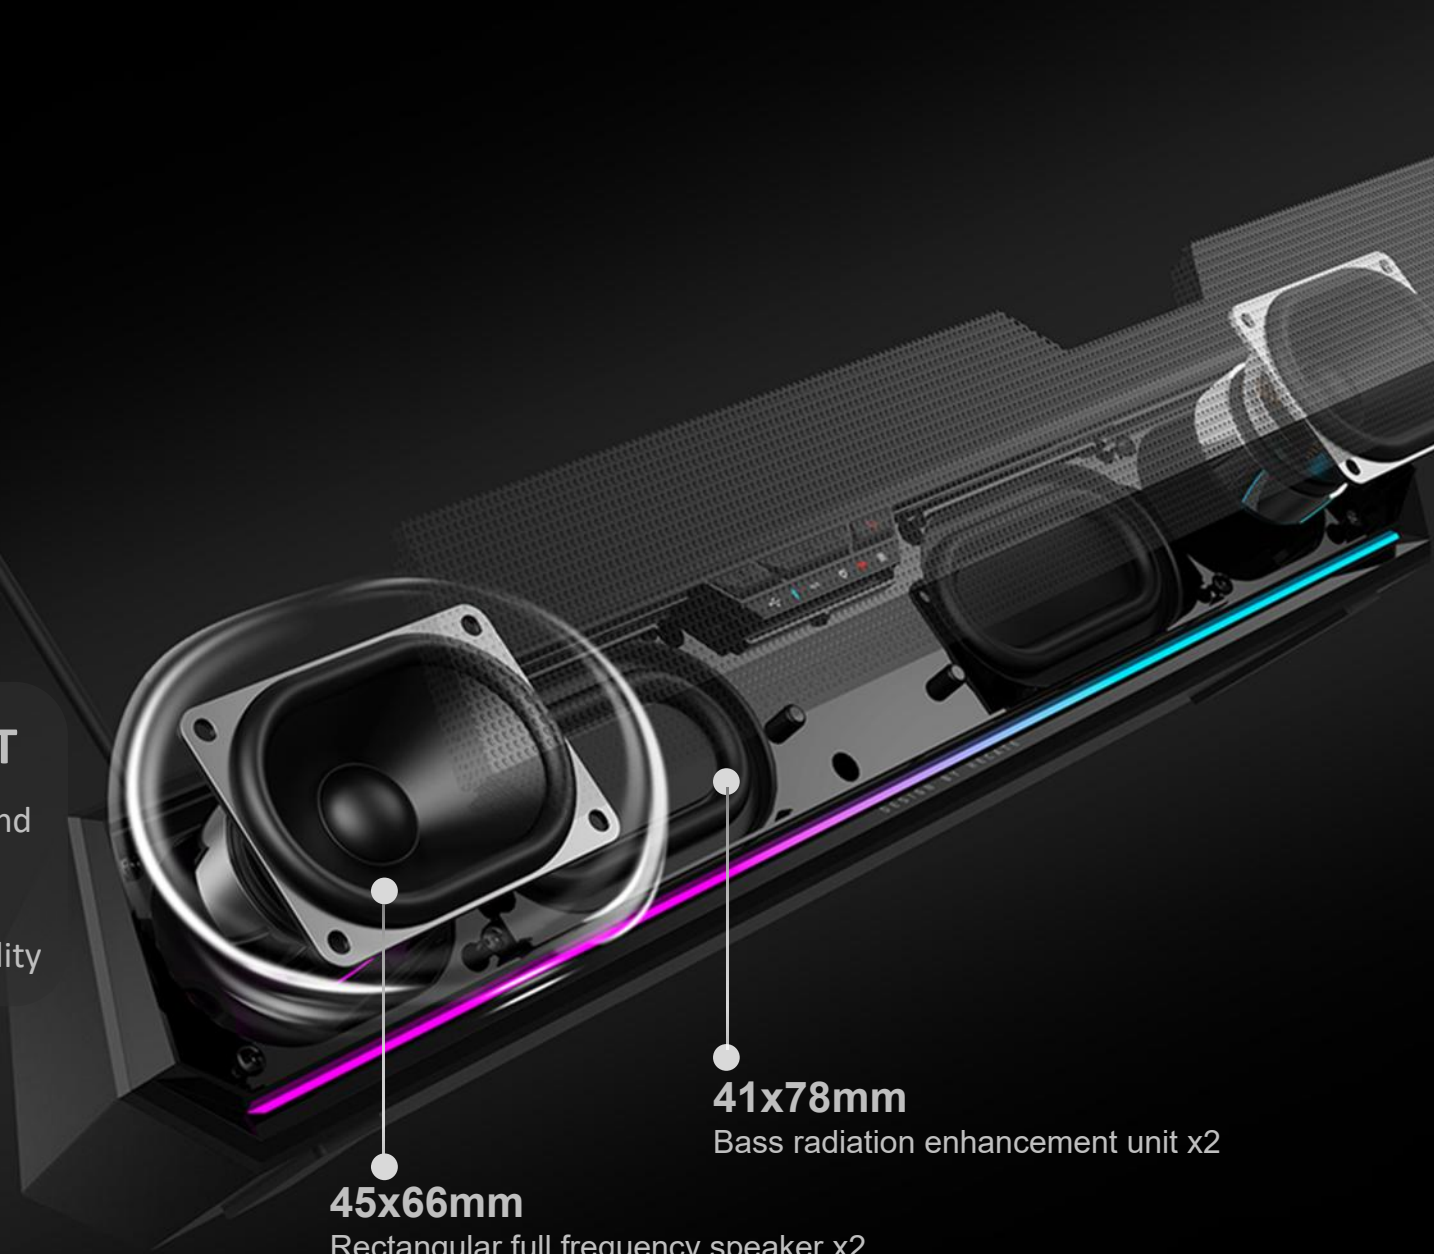

G1500 BAR

7.1 SURROUND GAMING SPEAKER

FOUR DRIVE DESIGN FOR STRONG SOUND EFFECT

Engaged in acoustic technology for 27 years. Edifier adopts 2 speakers and 2 passive bass radiators.

Repeated tuning by acoustic engineers makes the low frequency more powerful, brings high resolution, and renders more delicate sound quality experience possible.

45x66mm

Rectangular full frequency speaker x2

41x78mm

Bass radiation enhancement unit x2

G1500 BAR

7.1 SURROUND GAMING SPEAKER

SEIZE THE OPPORTUNITY TO WIN THE BATTLE

Built-in 7.1 channel.DSP sound card chip.