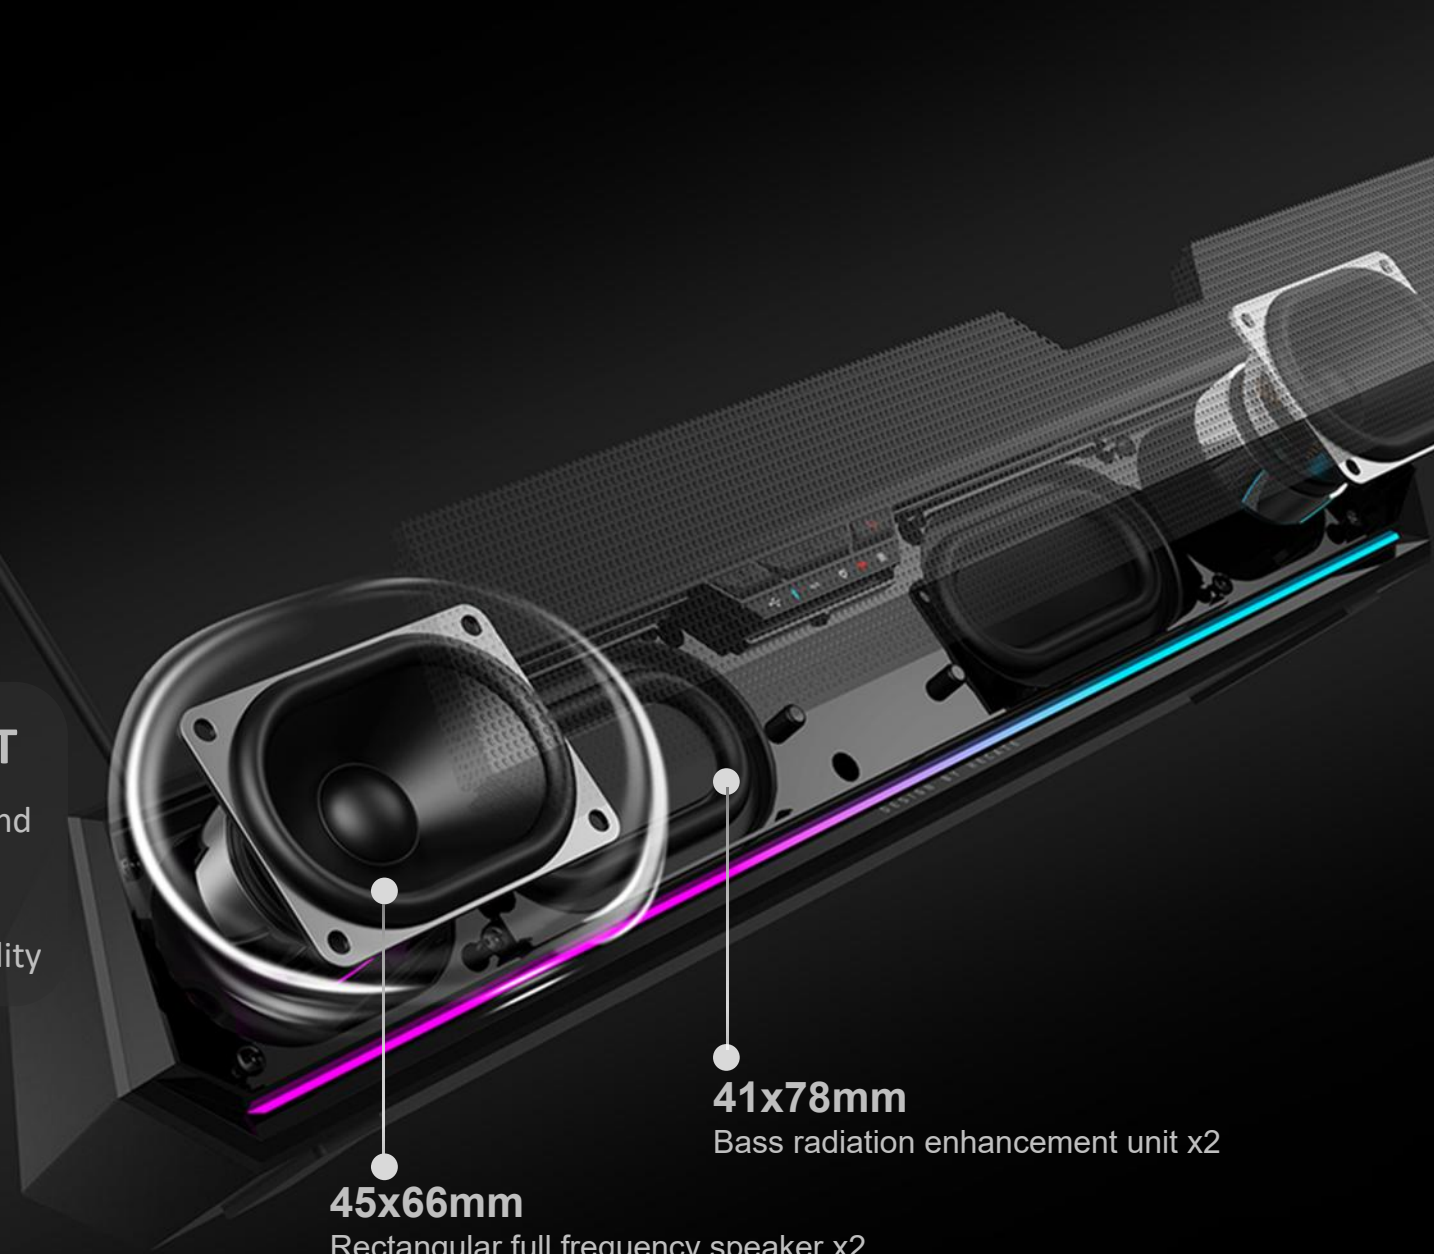

**45x66mm**

Rectangular full frequency speaker x2

**41x78mm**

Bass radiation enhancement unit x2