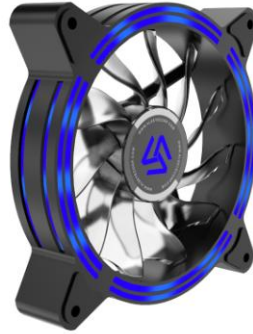

Case Cooler 12cm Alseye HALO 4.0 Red/White/Blue/Green

Overview:

Little anti-shock pad, High effect: The combination of noise reduction technology and sound-absorbing sponge brings the quiet user experience.

There are a few types to choose, the design is inspired by aviation

The eleven blades generate more air volume and lower wind resistance when working.

Not only the cool appearance, also quality on the inside

Key features:

Fan Dimensions: 120*120*25mm

Rated Voltage: 12V

Fan Speed: 1100±10%RPM

Current: 0.30A

Bearing: Hydraulic Bearing

Fan Connector: 2510-3pin+Molex 4pin

Lead Wire Length: 400mm